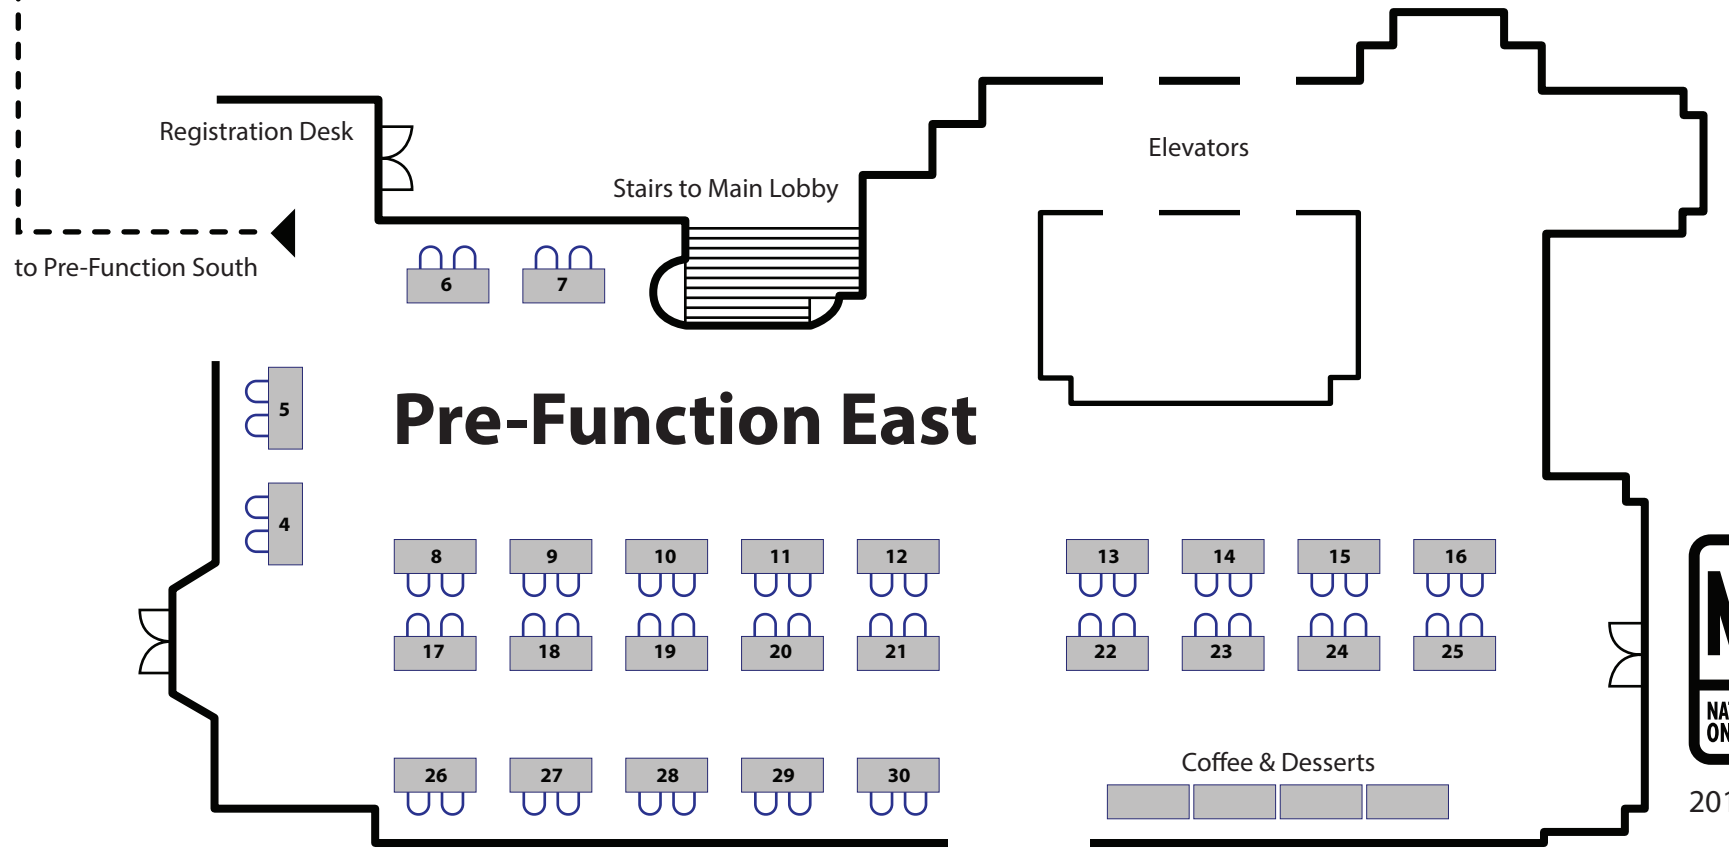

Pre-Function South

2018 EXHIBITORS

6'X30" Skirted Exhibit Tables with 2 chairs